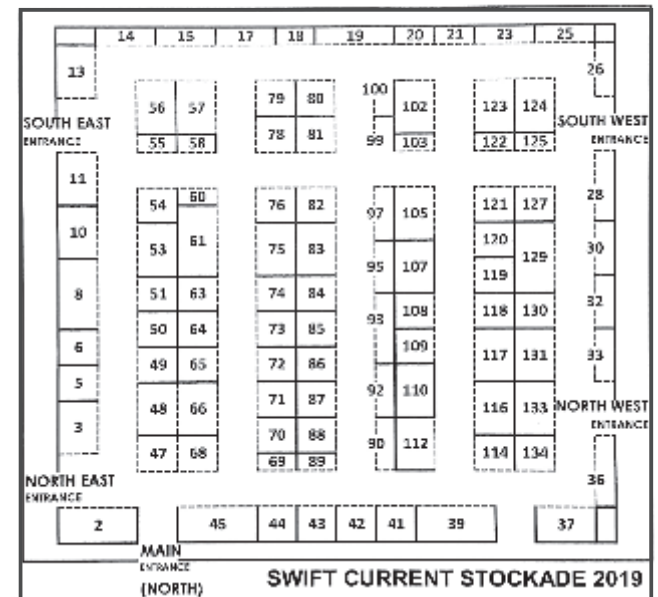

## Coming Back Tomorrow?

- **STOP** by the Registration Booth in the lobby,
- **SIGN** your name to return tomorrow,
- **MATCH** the signature on Sunday and
- **PAY** only one LOONIE for re-entry!